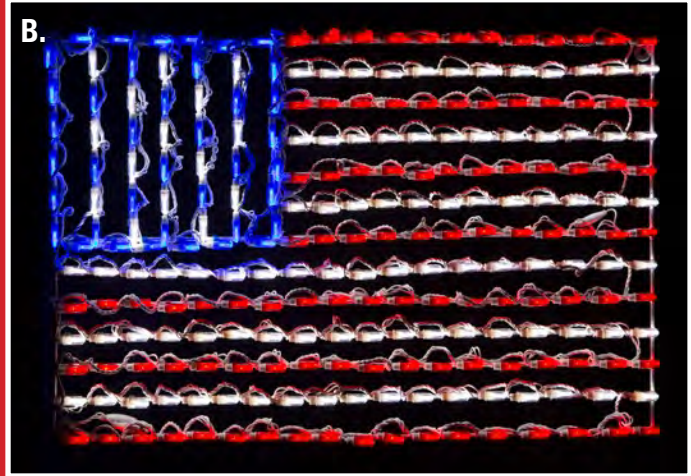

Patriotic Displays

Whether it's the 4th of July, Memorial Day, or any other holiday, show your patriotic side with one of these long lasting displays.

A. LED RED WHITE BLUE LIGHT STRANDS

C70RWB - 35' long, 70 bulbs
Red, White, & Blue

B. LED AMERICAN FLAG

AF40 - 21" x 36", 185 Bulbs
Red, White & Blue

C. LED FIRECRACKER (SMALL)

FC18 - 18" x 18", 47 Bulbs
Red, White & Blue

D. LED FIRECRACKER (LARGE)

FC50 - 49" x 50", 131 Bulbs
Red, White & Blue

E. LED EAGLE

EAGLE - 31" x 36", 112 Bulbs

F. LED WAVING FLAG

AFW - 36" x 54", 470 Bulbs, Red, White
BLUE

G.

Say It With Lights!

BRITE IDEAS
decorating