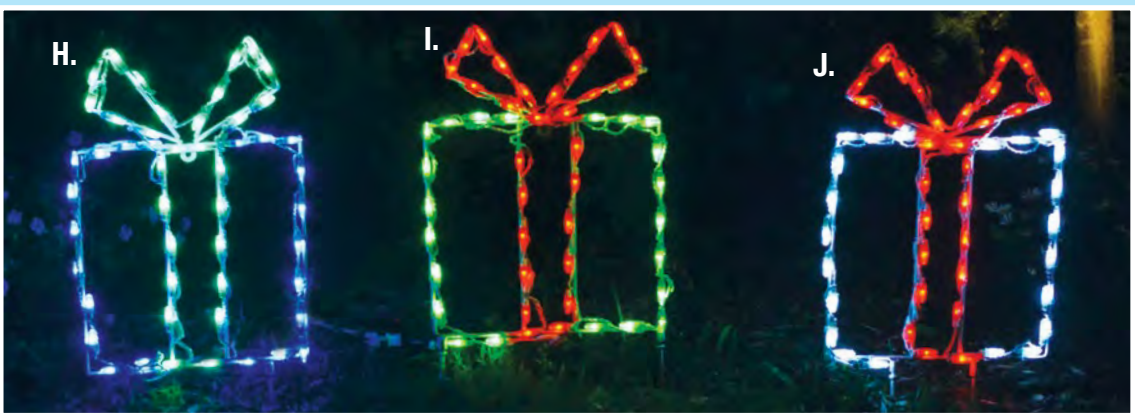

LED C9 BULB

- A. BULB24BL - 37"X 15"
  34 Bulbs, Blue
- B. BULB24RD - Red
- C. BULB24YL - Yellow
- D. BULB24GR - Green

LED 43" GIFT BOX (VERTICAL. or HORIZONTAL.)

- E. GB43 - 43"x 22"
  100 Bulbs, Red & Green
- F. GB43RW - Red & White
- G. GB43BG - Blue & Green

LED 22" GIFT BOX

- H. GB22BLBGB - 22"x 15"
  50 Bulbs, Blue & Green
- I. GB22GBRB - Green & Red
- J. GB22WBRB - White & Red

LED 26" GIFT BOX W/ BOW

- K. GB26RG - 26"x 16"
  94 Bulbs, Red & Green
- L. GB26BG - Green & Blue
- M. GB26RG - Red & White

LED 3-D Gift BOX

- N. GB3D - 24"x 16"x 16"
  150 Bulbs, Red & Green
- O. GB3DRW - Red & White
- P. GB3DBG - Blue & Green