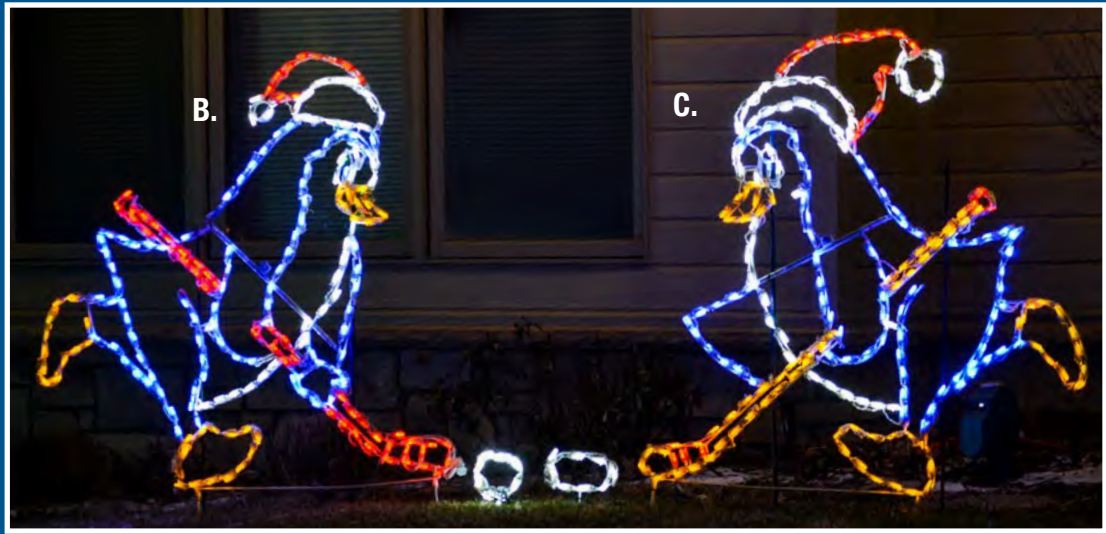

Say It With Lights!

BRITE **IDEAS**
decorating®

Shop online at: www.briteidea.com