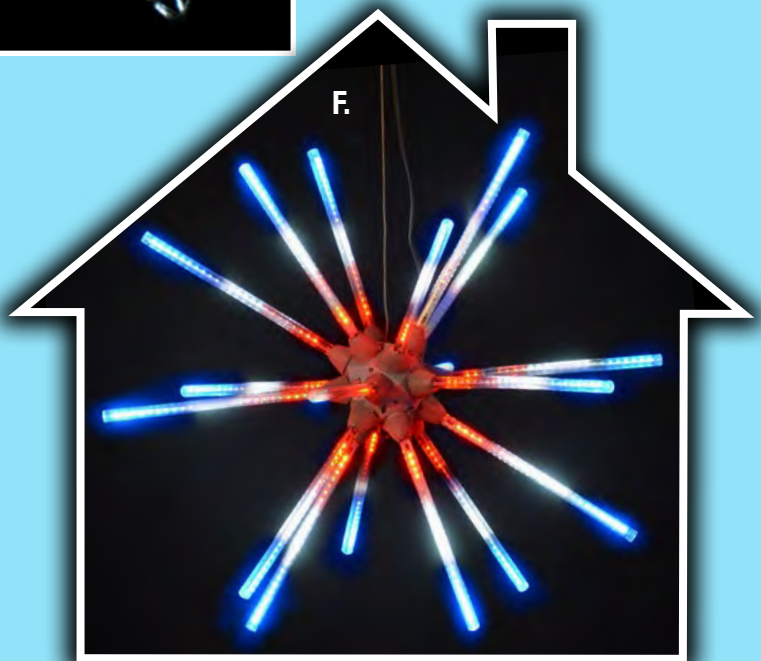

Say It With Lights!