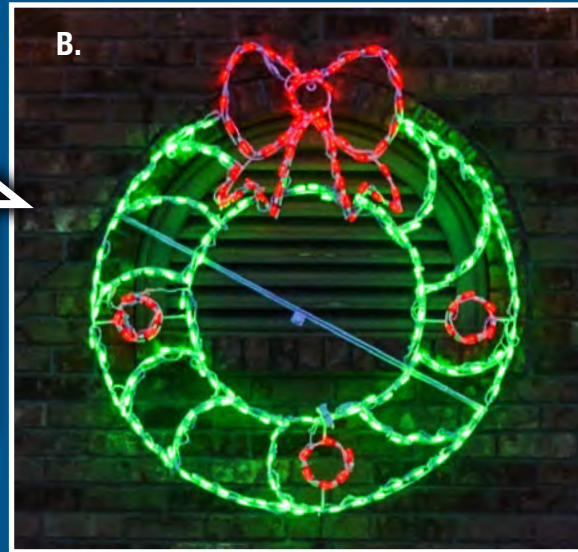

Displays

A. LED BOW WREATH

WR22 - 22"x 22", 50 Bulbs, Red & Green

B. LED WREATH W/ BOW

WRB200 - 46"x 42", 200 Bulbs, Red & Green

Also available w/ C7 Bulbs, C7WRB200
60"x 60", 160 Bulbs Red & Green

C. LED NUTCRACKER

NC72 - 79"x 31", 294 Bulbs, Multi

D. LED TOY SOLDIER (SMALL)

TSSM65 - 58"x 16", 133 Bulbs, Multi

E. LED TOY SOLDIER (LARGE)

TS40 - 81"x 23", 200 Bulbs, Multi

Also available w/ C7 Bulbs, LED-C7TS40
120"x36", 198 Bulbs, Multi.

F. LED ROCKING HORSE

RKHS66 - 46"x 66", 243 Bulbs, Multi

G. LED CANDLE IN HOLDER

CN24 - 24"x 15", 54 Bulbs
Red, Gold, White