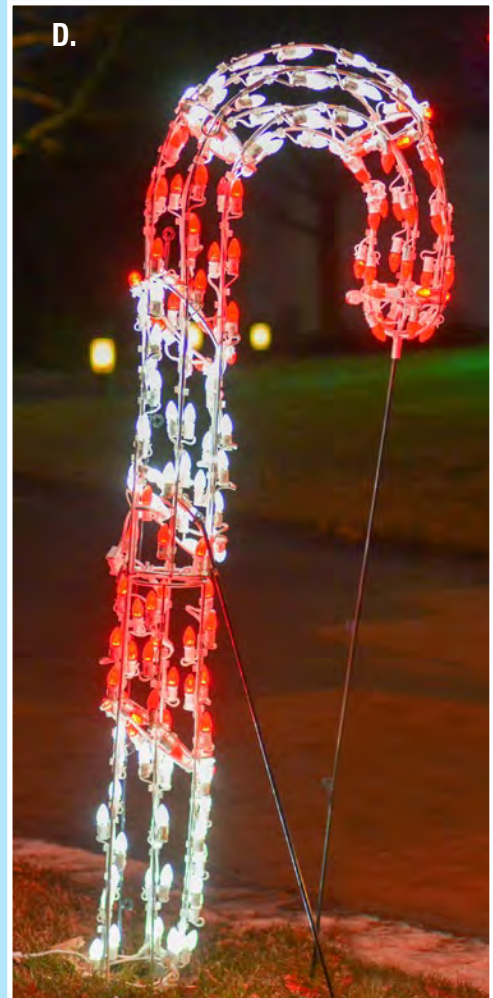

D. LED C7 3D CANDY CANE
C7CC3D - 72" x 8", 179 C7 Bulbs
Red & White