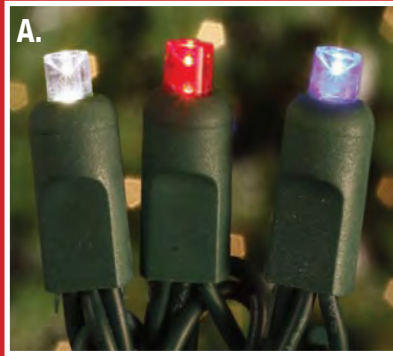

Patriotic Displays

Whether it's the 4th of July, Memorial Day, or any other holiday, show your patriotic side with one of these long lasting displays.

A. LED RED WHITE BLUE LIGHT STRANDS

C70RWB - 35' long, 70 bulbs
Red, White, & Blue

B. LED AMERICAN FLAG

AF40 - 21" x 36", 185 Bulbs
Red, White & Blue