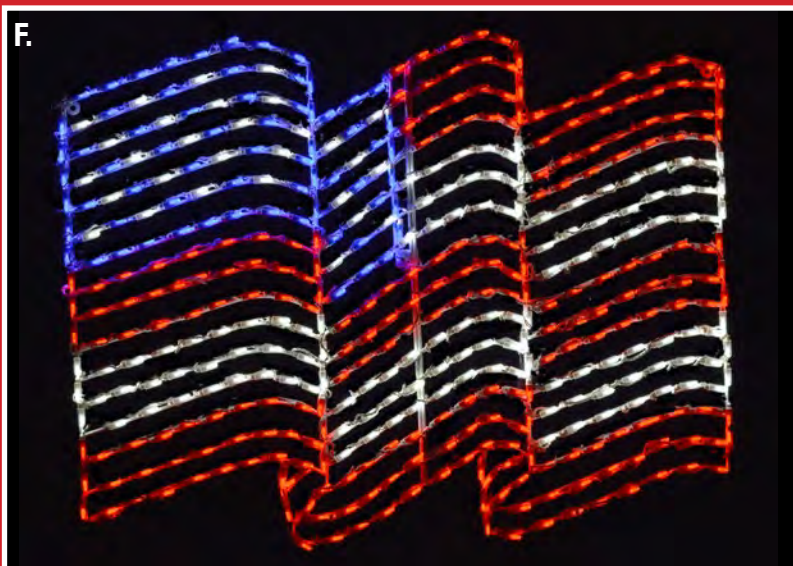

Patriotic Displays

Whether it's the 4th of July, Memorial Day, or any other holiday, show your patriotic side with one of these long lasting displays.

A. LED RED WHITE BLUE LIGHT STRANDS

C70RWB - 35' long, 70 bulbs
Red, White, & Blue

B. LED AMERICAN FLAG

AF40 - 21" x 36", 185 Bulbs
Red, White & Blue

C. LED FIRECRACKER (SMALL)

FC18 - 18" x 18", 47 Bulbs
Red, White & Blue

D. LED FIRECRACKER (LARGE)

FC50 - 49" x 50", 131 Bulbs
Red, White & Blue

E. LED EAGLE

EAGLE - 31" x 36", 112 Bulbs

F. LED WAVING FLAG

AFW - 36" x 54", 470 Bulbs, Red, White
BLUE

G.

Say It With Lights!

BRITE IDEAS
decorating