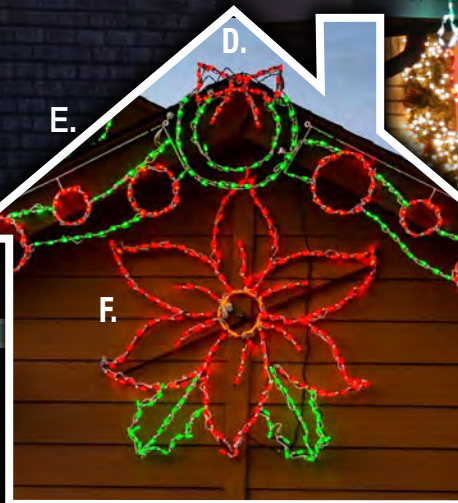

**G. LED BOW /w GARLAND SWAG LINKABLE**  
BG44W - PG.11

**H. LED LARGE BOW**  
BO36 - PG.14

**I. LED SNOWFLAKE LINKABLE**  
SFL44W - PG. 6

**J. LED SNOWFLAKE DISPLAY**  
SF18WH - PG.19

**H. LED LARGE BOW**  
**G. LED BOW /w GARLAND SWAG LINKABLE**