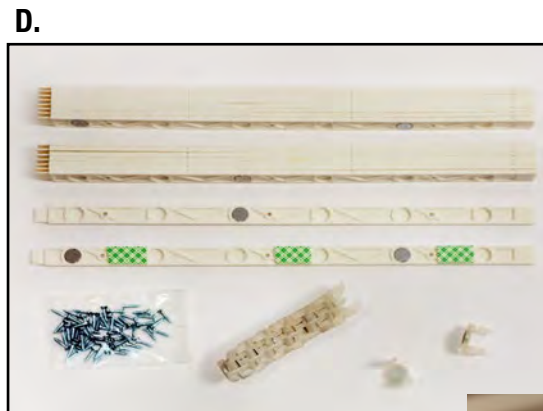

G. MAGNETS

- MAG25 - 25 Magnets (Not pictured)

- The Easiest Way To Install Lights!
- Install The Magnet Track Once, And Attach Your Lights Magnetically Again & Again. It's A Snap.
- Video Instructions at: www.briteidea.com

Magnet Track®

Included: • 17 Magnet Tracks (Track A 9pcs, B 8pcs)
• 25 Magnet Track Clips
• 51 3" 3M Tape pcs For Temporary Windows
• 51 Screws For Attaching Permanently To Fascia Board Or Trim

- Residential
- Commercial
- Garage Doors
- Windows