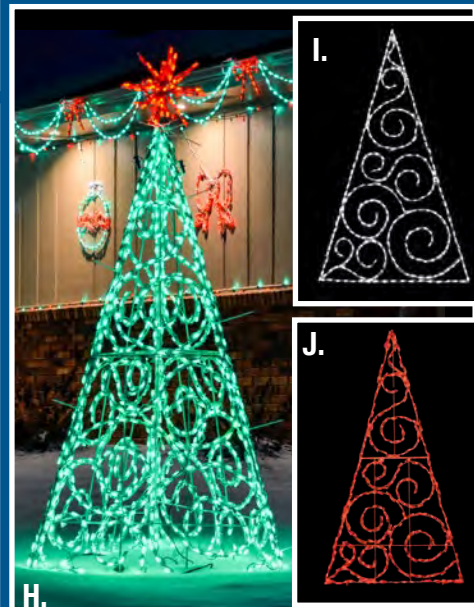

Displays

Style Option

Use 2-3 sections of LED displays together to make a 3D look.

A. LED CHRISTMAS TREE W/ BERRIES

CTB82 - 2 Panels per set:
75" x 50" - 200 Bulbs, Red
White, & Green

B. LED CHRISTMAS TREE W/ ORNAMENTS

CT64 - 64" x 39", 156 Bulbs
Multi

C. LED CHRISTMAS TREE W/ ORNAMENTS (MINI)

CT23 - 23" x 15", 44 Bulbs
Multi

D. LED SPIRAL TREE

SPT72 - 53" x 72"
248 Bulbs, Multi

E. LED SWAG TREE

SWT100 - 59" x 42"
166 Bulbs, Red, White, & Green

F. LED SMALL 3D TREE

CT3D80 - 78" x 53"
702 Bulbs, White, & Green

G. LED 3D TREE

CT3D120 - 123" x 91"
1320 Bulbs, White, & Green

LED TREE DECO

H. CTD72G - 72" x 40"
280 Bulbs, Green

I. CTD72W - White

J. CTD72R - Red

Three Sided Tree Requires Three LED-CTD72G

BRITE IDEAS
decorating