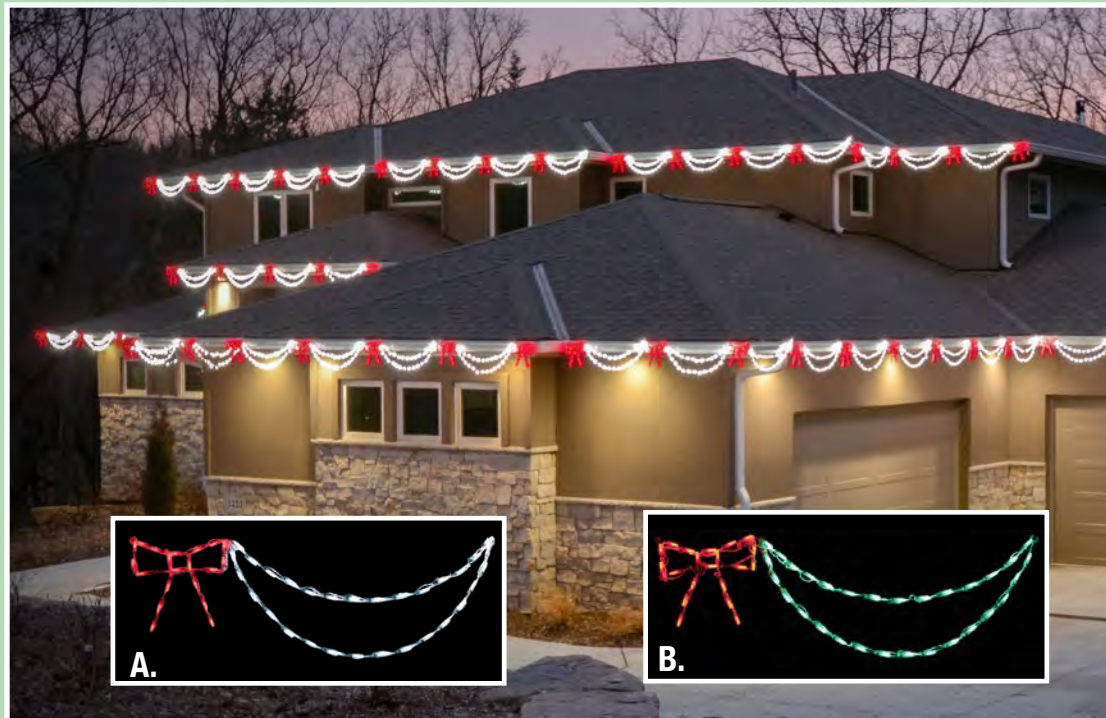

# Linkables

Linkables are a unique and fast way to decorate your home or business. The lights are securely clipped to a steel or aluminum frame. The frame attaches to your gutters or eaves easily with clips or hooks and connect end to end. They come in 44" sections, most have pivots for easy installation.

# Linkables & Peak Toppers

**A. LED ORNAMENT RIBBON LINKABLE**  
R044RG - 44" Across, 60 Bulbs,  
Red & Green

**B. LED CIRCLE PEAK TOPPER**  
3CPRG - 12" Across, 42 Bulbs, Red &  
Green

**C. LED SANTA HAT LINKABLE**  
HAT44 - 44" Across, 91 Bulbs, Red &  
White