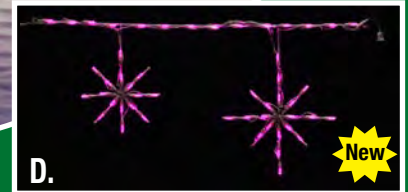

Installation

Don't forget the hardware.

E. SPIRAL CLIPS

SPCLIP - For Gutters. Pg. 55

PERMANENT LINKABLE HOOKS W/ SCREWS

- F. LHBR - Brown - Pg. 55
- G. LHSS - Stainless Steel - Pg. 55
- H. LHW - White - Pg. 55
  Attach to fascia board.