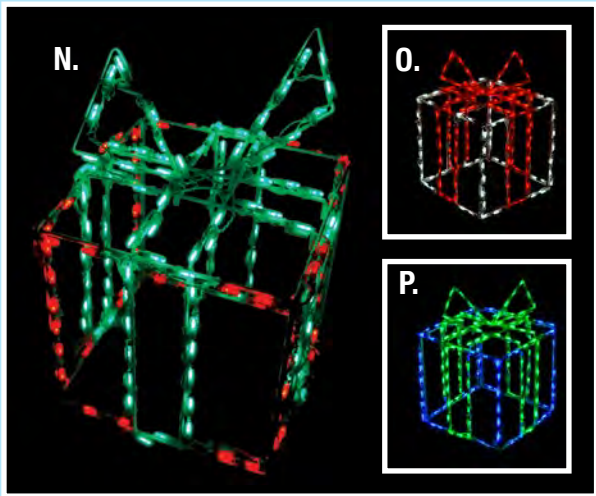

LED C9 BULB

- A. BULB24BL - 37"X 15"
  34 Bulbs, Blue
- B. BULB24RD - Red
- C. BULB24YL - Yellow
- D. BULB24GR - Green

LED 43" GIFT BOX (VERTICAL. or HORIZONTAL.)

- E. GB43 - 43"x 22"
  100 Bulbs, Red & Green
- F. GB43RW - Red & White
- G. GB43BG - Blue & Green

LED 22" GIFT BOX

- H. GB22BLBGB - 22"x 15"
  50 Bulbs, Blue & Green
- I. GB22GBRB - Green & Red
- J. GB22WBRB - White & Red

LED 26" GIFT BOX W/ BOW

- K. GB26RG - 26"x 16"
  94 Bulbs, Red & Green
- L. GB26BG - Green & Blue
- M. GB26RG - Red & White

LED 3-D Gift BOX

- N. GB3D - 24"x 16"x 16"
  150 Bulbs, Red & Green
- O. GB3DRW - Red & White
- P. GB3DBG - Blue & Green