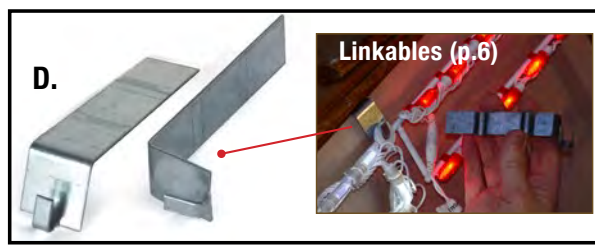

# Lights & Linkables Hardware

**A. SPIRAL CLIPS**  
SPCLIP - Multi use clips for Linkables & Light strings

**B. LINKABLE GUTTER HOOK (WITH GUTTER GUARDS)**  
LHGG - Galvanized 14 gauge steel

**C. PERMANENT LINKABLE HOOKS W/SCREWS**  
LHBR - Brown, LHSS - Stainless Steel  
LHW - White