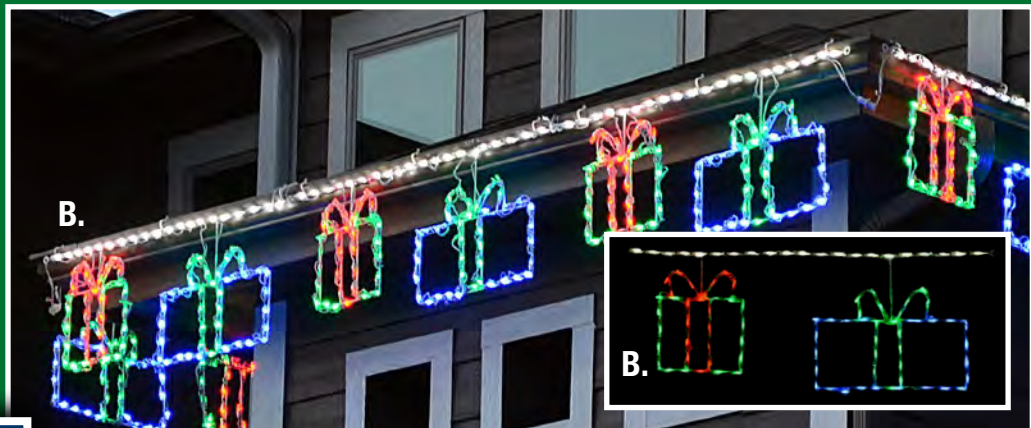

E. LED CANDY CANE LINKABLE

CCL44 - PG. 7

Say It With Lights!

BRITE IDEAS
decorating