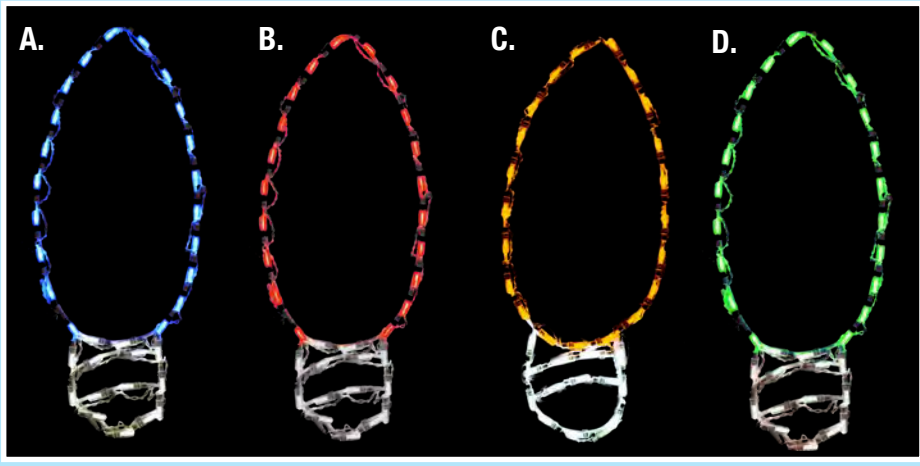

## LED CANDY CANE

H. CC48 - 48" x 12"  
50 Bulbs, Red/White

I. CC48RG  
Red/Green

*Say It With Lights!*

**BRITE IDEAS**  
decorating

**LED C9 BULB**

- A. BULB24BL - 37"X 15"  
34 Bulbs, Blue
- B. BULB24RD - Red
- C. BULB24YL - Yellow
- D. BULB24GR - Green