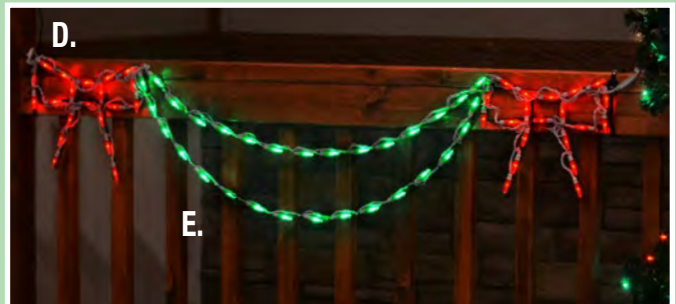

## E. LED CIRCLE PEAK TOPPER

3CPRG - 12" Across, 42 Bulbs  
Red & Green - Pg. 10

**A. LED HOLLY W/ BERRY LINKABLE**  
 HB44 - 44" Across, 60 Bulbs  
 Red & Green

**B. LED CANDY CANE LINKABLE**  
 CCL44 - 44" Across, 50 Bulbs  
 Red & White

**Style Option**  
 Use Linkables on support rods or fences for ground coverage.  
 Attach them with Cable Ties

**C. SUPPORT RODS**  
 SR04 - 4'  
 SR06 - 6'  
 SR08 - 8'  
 4', 6', & 8' lengths with eyelets to attach displays. PG. 54