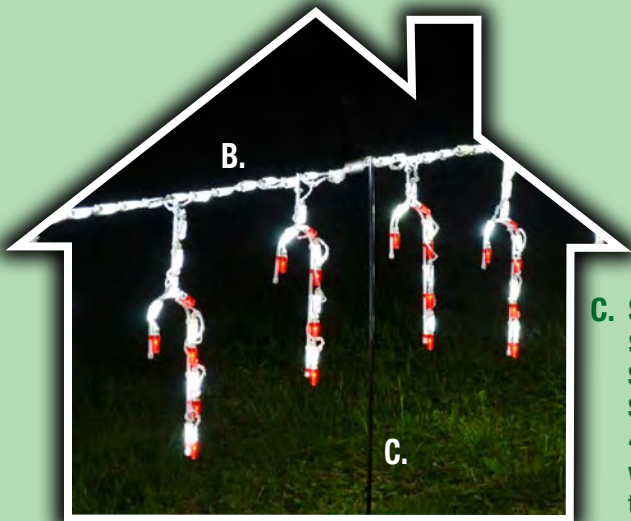

## E. LED CIRCLE PEAK TOPPER

3CPRG - 12" Across, 42 Bulbs  
Red & Green - Pg. 10

**A. LED HOLLY W/ BERRY LINKABLE**  
 HB44 - 44" Across, 60 Bulbs  
 Red & Green

**B. LED CANDY CANE LINKABLE**  
 CCL44 - 44" Across, 50 Bulbs  
 Red & White

**Style Option**  
 Use Linkables on support rods or fences for ground coverage.  
 Attach them with Cable Ties

**C. SUPPORT RODS**  
 SR04 - 4'  
 SR06 - 6'  
 SR08 - 8'  
 4', 6', & 8' lengths with eyelets to attach displays. PG. 54