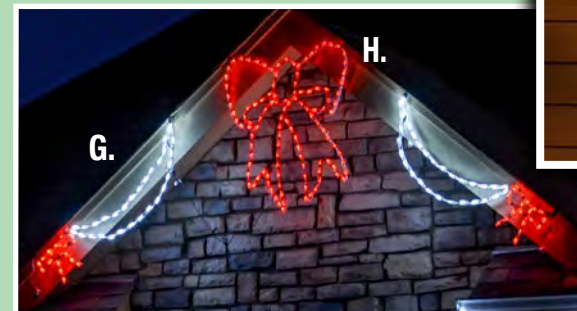

Style Option

Use a coordinating LED display at peak as a design option

Say It With Lights!