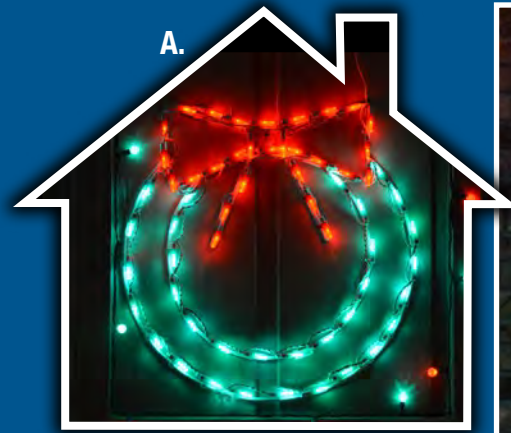

Displays

A. LED BOW WREATH

WR22 - 22"x 22", 50 Bulbs, Red & Green

B. LED WREATH W/ BOW

WRB200 - 46"x 42", 200 Bulbs, Red & Green

Also available w/ C7 Bulbs, C7WRB200
60"x 60", 160 Bulbs Red & Green

C. LED NUTCRACKER

NC72 - 79"x 31", 294 Bulbs, Multi

D. LED TOY SOLDIER (SMALL)

TSSM65 - 58"x 16", 133 Bulbs, Multi

E. LED TOY SOLDIER (LARGE)

TS40 - 81"x 23", 200 Bulbs, Multi

Also available w/ C7 Bulbs, LED-C7TS40
120"x36", 198 Bulbs, Multi.

F. LED ROCKING HORSE

RKHS66 - 46"x 66", 243 Bulbs, Multi

G. LED CANDLE IN HOLDER

CN24 - 24"x 15", 54 Bulbs
Red, Gold, White