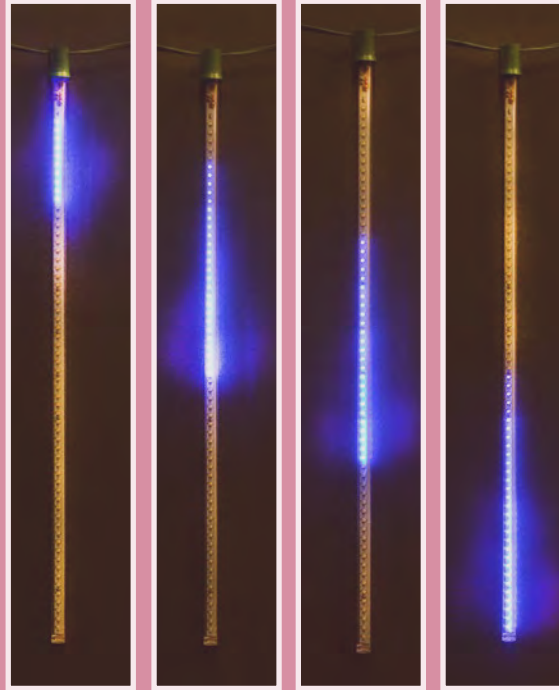

Meteor lights give the effect of dripping icicles & screw into any C9 outlet, also works great in animated starburst.

Meteor Lights

Meteor Light Example: dripping icicle lights effect.