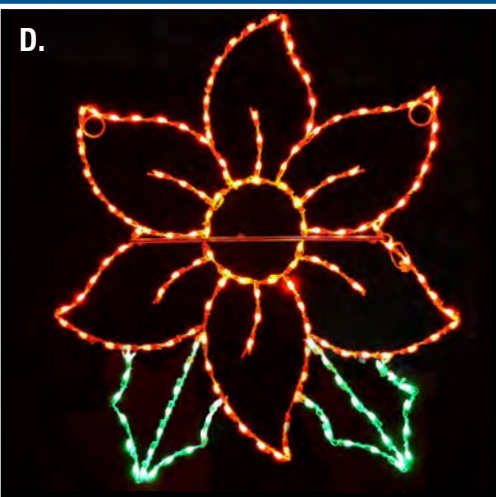

BRITE **IDEAS**
decorating®