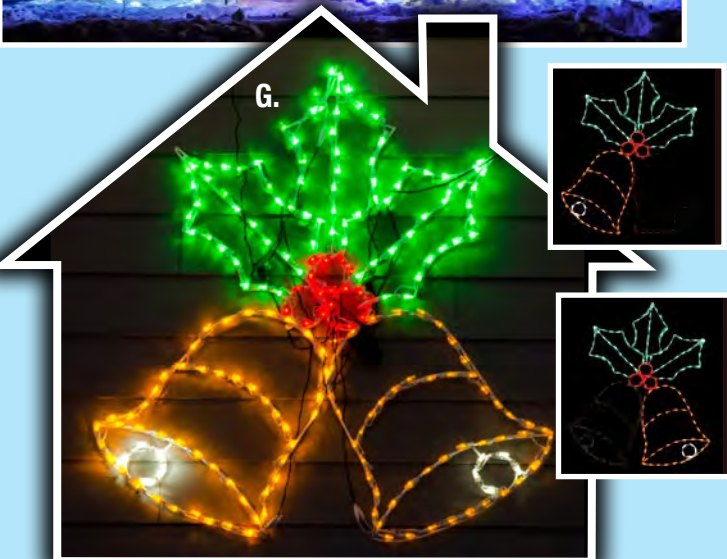

Say It With Lights!

Relay box included with animated displays