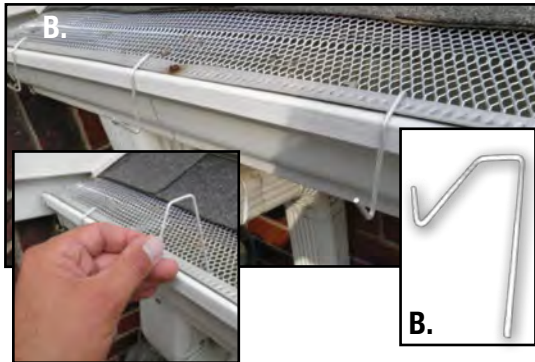

# Lights & Linkables Hardware

**A. SPIRAL CLIPS**  
SPCLIP - Multi use clips for Linkables & Light strings

**B. LINKABLE GUTTER HOOK (WITH GUTTER GUARDS)**  
LHGG - Galvanized 14 gauge steel

**C. PERMANENT LINKABLE HOOKS W/SCREWS**  
LHBR - Brown, LHSS - Stainless Steel  
LHW - White