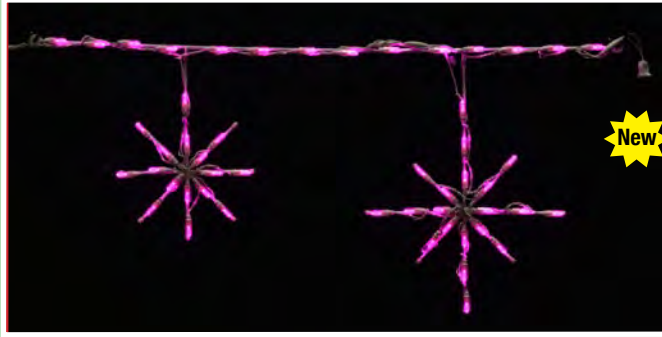

## A. LED SNOWFLAKE LINKABLE

SFL44PK - 44" Across  
50 Bulbs, Pink, PG.4