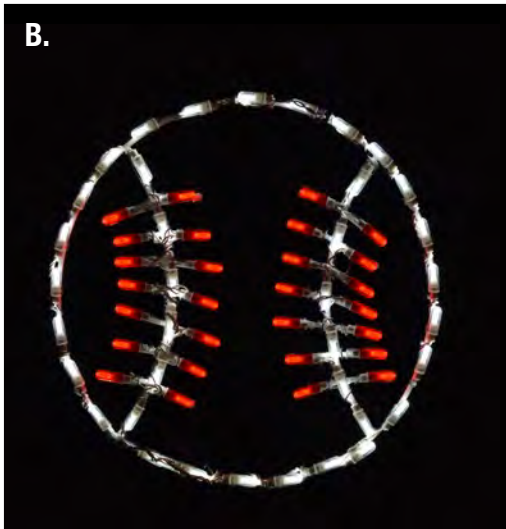

SCBL - 24" x 24", 109 Bulbs, Blue White

**D. LED FOOTBALL**

FTBL - 17" x 29", 59 Bulbs, Orange White

**E. LED BASKETBALL**

BSKBL - 19" x 19", 81 Bulbs, Orange

B.

C.

D.