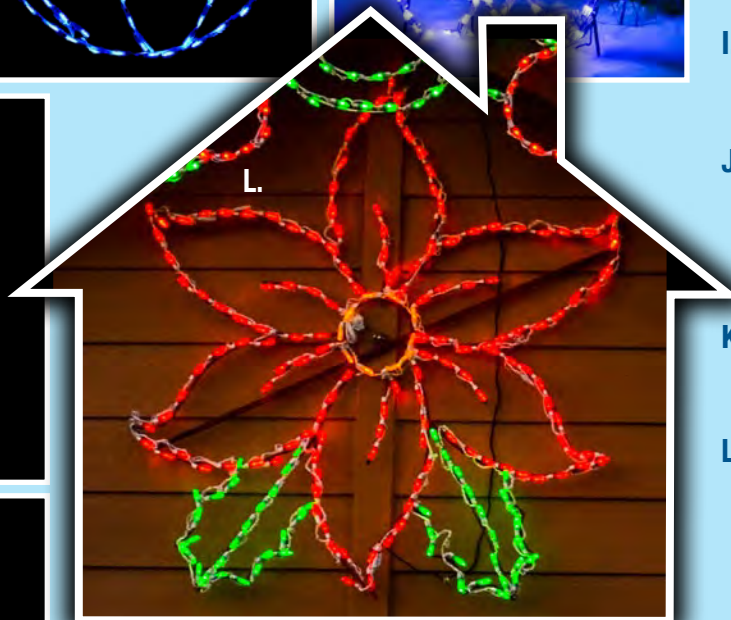

### LED TREE DECO

H. CTD72G - 72" x 40"  
280 Bulbs, Green

I. CTD72W - White

J. CTD72R - Red

Three Sided Tree Requires Three LED-CTD72G

**BRITE IDEAS**  
decorating