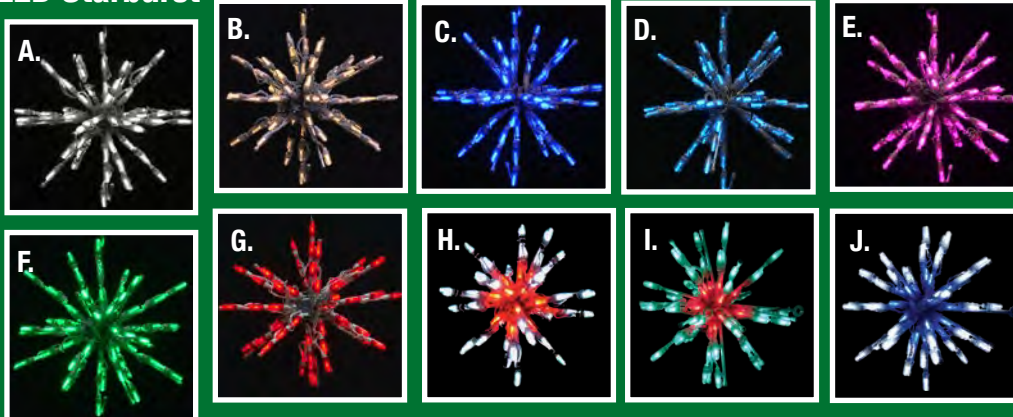

Starburst

Starbursts are a great way to add color and effect to trees, lawns, and other areas quickly and easily. They come in a variety of colors and sizes, animated and static. Group them in landscape beds with different height support rods and create a winter scene. All sizes fully collapsible and come with a giant S hook.

LED 12" STARBURST

- A. SB12W - 12", 54 Bulbs, White
- B. SB12WW - Warm White
- C. SB12BL - Blue
- D. SB12IB - Ice Blue
- E. SB12PK - Pink
- F. SB12GR - Green
- G. SB12RD - Red

TWO COLOR LED 12" STARBURST

- H. SB12RW - 12", 54 Bulbs, Red & White
- I. SB12RG - Red & Green
- J. SB12BW - Blue & White

LED 24" STARBURST

- K. SB24W - 24", 90 Bulbs, White
- L. SB24WW - Warm White
- M. SB24BL - Blue
- N. SB24IB - Ice Blue
- O. SB24GR - Green
- P. SB24OR - Orange
- Q. SB24PK - Pink
- R. SB24PU - Purple
- S. SB24RD - Red

TWO COLOR LED 24" STARBURST

- T. SB24RG - 24", 90 Bulbs, Red & Green
- U. SB24GW - Green & White
- V. SB24RW - Red & White
- W. SB24BW - Blue & White

INCANDESCENT STARBURST (NOT PICTURED)

- INC-SB24CL - 24", 95 Bulbs, Clear
- INC-SB12CL - 12", 50 Bulbs, Clear

12" LED Starburst