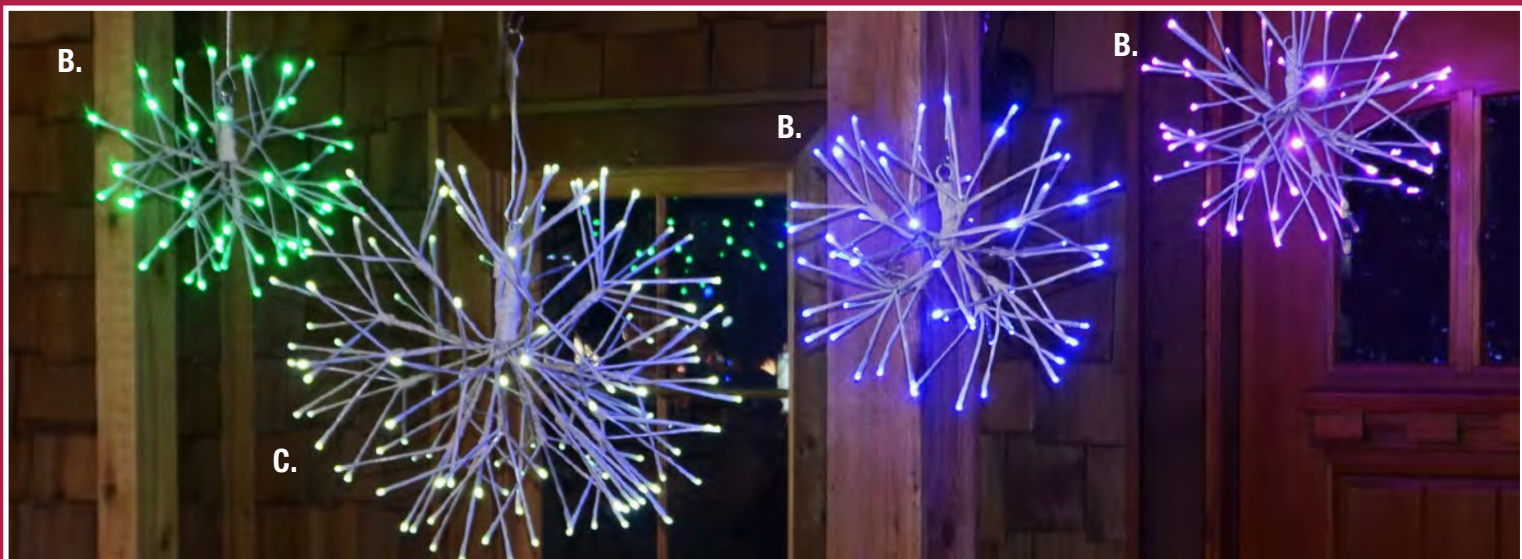

Light Burst Balls