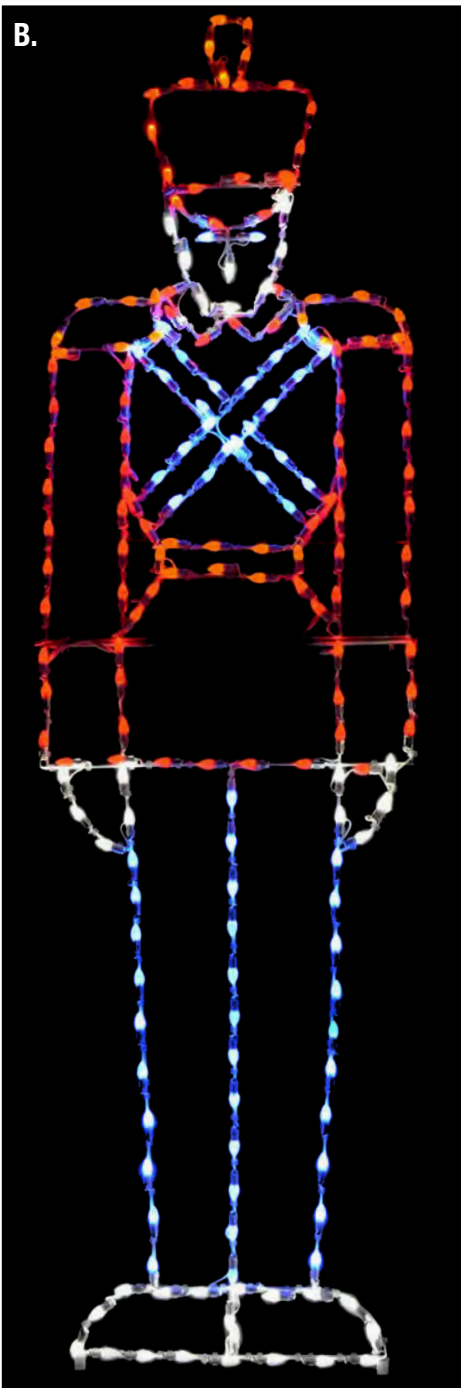

D. LED C7 3D CANDY CANE
C7CC3D - 72" x 8", 179 C7 Bulbs
Red & White