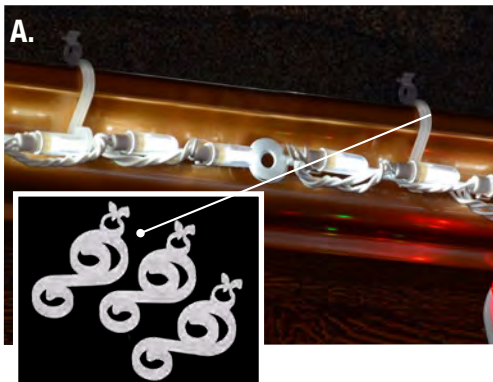

# Lights & Linkables Hardware

**A. SPIRAL CLIPS**  
SPCLIP - Multi use clips for Linkables & Light strings

**B. LINKABLE GUTTER HOOK (WITH GUTTER GUARDS)**  
LHGG - Galvanized 14 gauge steel

**C. PERMANENT LINKABLE HOOKS W/SCREWS**  
LHBR - Brown, LHSS - Stainless Steel  
LHW - White