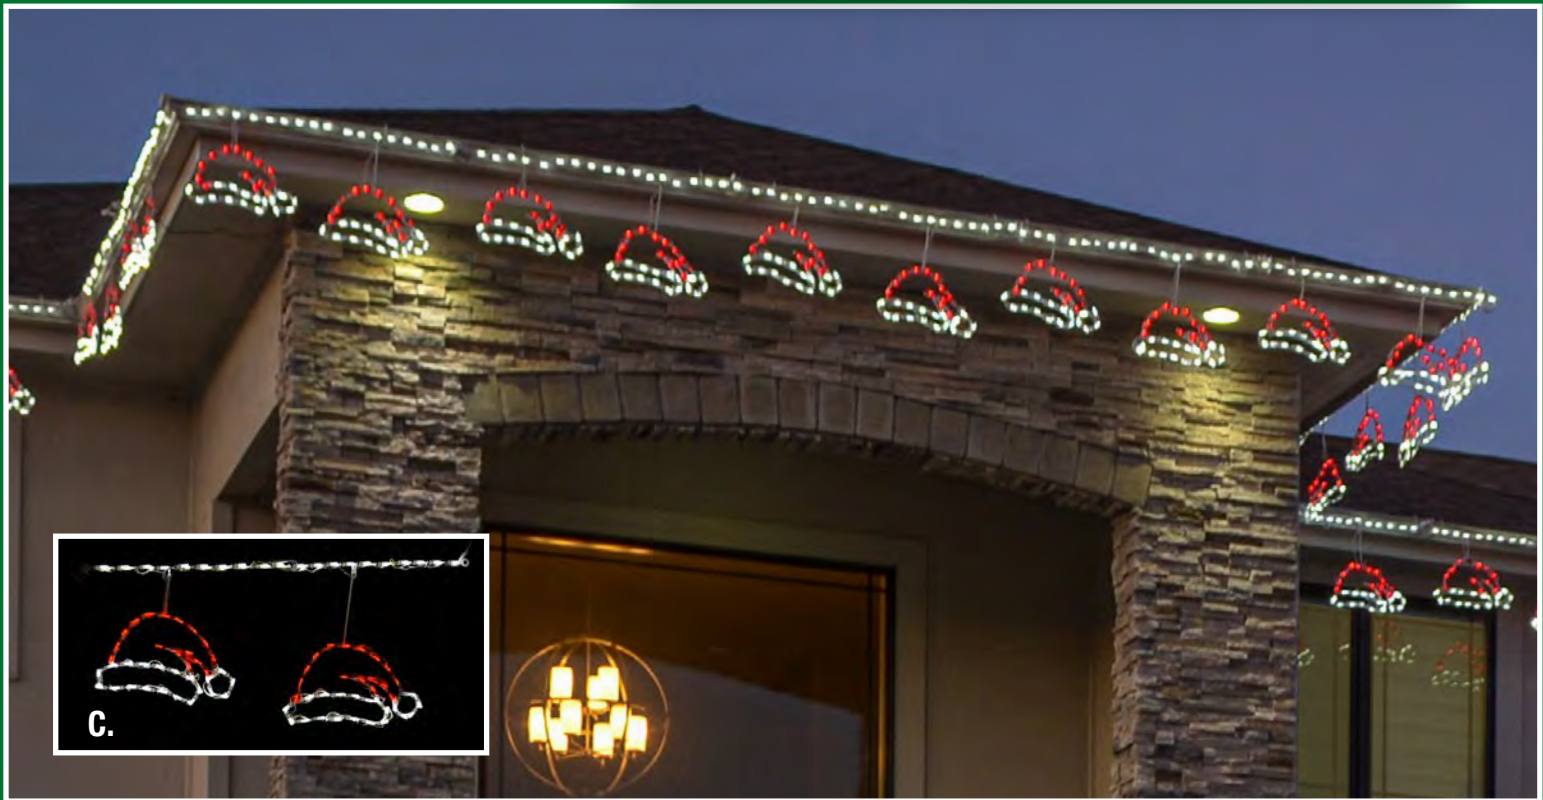

# Linkables

Linkables are a unique and fast way to decorate your home or business. The lights are securely clipped to a steel or aluminum frame. The frame attaches to your gutters or eaves easily with clips or hooks and connect end to end. They come in 44" sections, most have pivots for easy installation.

# Linkables & Peak Toppers

**A. LED ORNAMENT RIBBON LINKABLE**  
R044RG - 44" Across, 60 Bulbs,  
Red & Green

**B. LED CIRCLE PEAK TOPPER**  
3CPRG - 12" Across, 42 Bulbs, Red &  
Green

**C. LED SANTA HAT LINKABLE**  
HAT44 - 44" Across, 91 Bulbs, Red &  
White