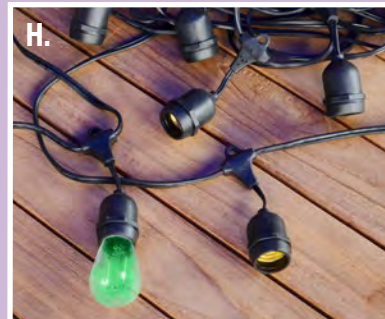

A. LED G50 FACETED GLOBES

- G50WH - White
- G50WW - Warm White
- G50BL - Blue
- G50GR - Green
- G50OR - Orange
- G50PU - Purple
- G50RD - Red
- G50IB - Ice Blue

G40 GLOBE LIGHTS (C9 BASE) (INCANDESCENT) (NOT PICTURED)

- INC-G40CL - Clear
- INC-G40PW - Pearl White
- INC-G40MU - Multi (Red, Blue, Green, Purple, & Amber)

G50 GLOBE LIGHTS (C9 BASE) (INCANDESCENT) (NOT PICTURED)

- INC-G50CL - Clear
- INC-G50PW - Pearl White
- INC-G50MU - Multi (Red, Blue, Green, Purple, & Amber)

Cording

B. C7 - C9 GREEN CORD W/ PLUGS

- C9-25GC - 25' 25 C9 Sockets
- C7-25GC - 25' 25 C7 Sockets

C9 WHITE CORD W/ PLUGS (NOT PICTURED)

- C9-25WC - 25' 25 C9 Sockets

C9 BLACK RUBBER CORD (NOT PICTURED)

- C9R200 - 15" SPACING C9

Tivoli Lights & Cording

Brite Ideas has what you need to light your patio and or any outdoor space with long lasting rubber cords for E26 (house hold size) bulbs.

LED S14 SMOOTH PLASTIC BULB

- C. S14SPWH - E26 Base, White
- D. S14SPWW - Warm White
- E. S14SPBL - Blue
- F. S14SPGR - Green
- G. S14SPRD - Red

H. E26 BASE RUBBER CORD WITH SUSPENDED 24" SPACED SOCKETS

- E26R200S - 200', Black
- E26R60S - 60', Black With Plugs

I. E26 BASE RUBBER CORD 24" SPACED SOCKETS

- E26R200 - 200', Black