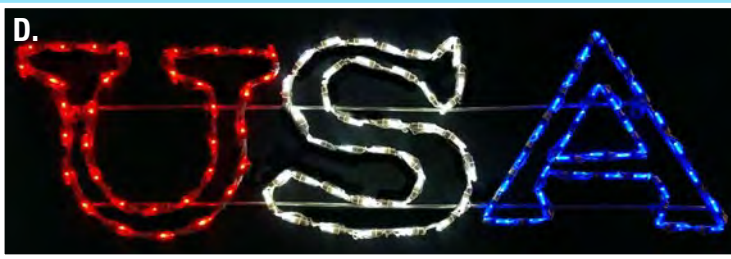

Say It With Lights!