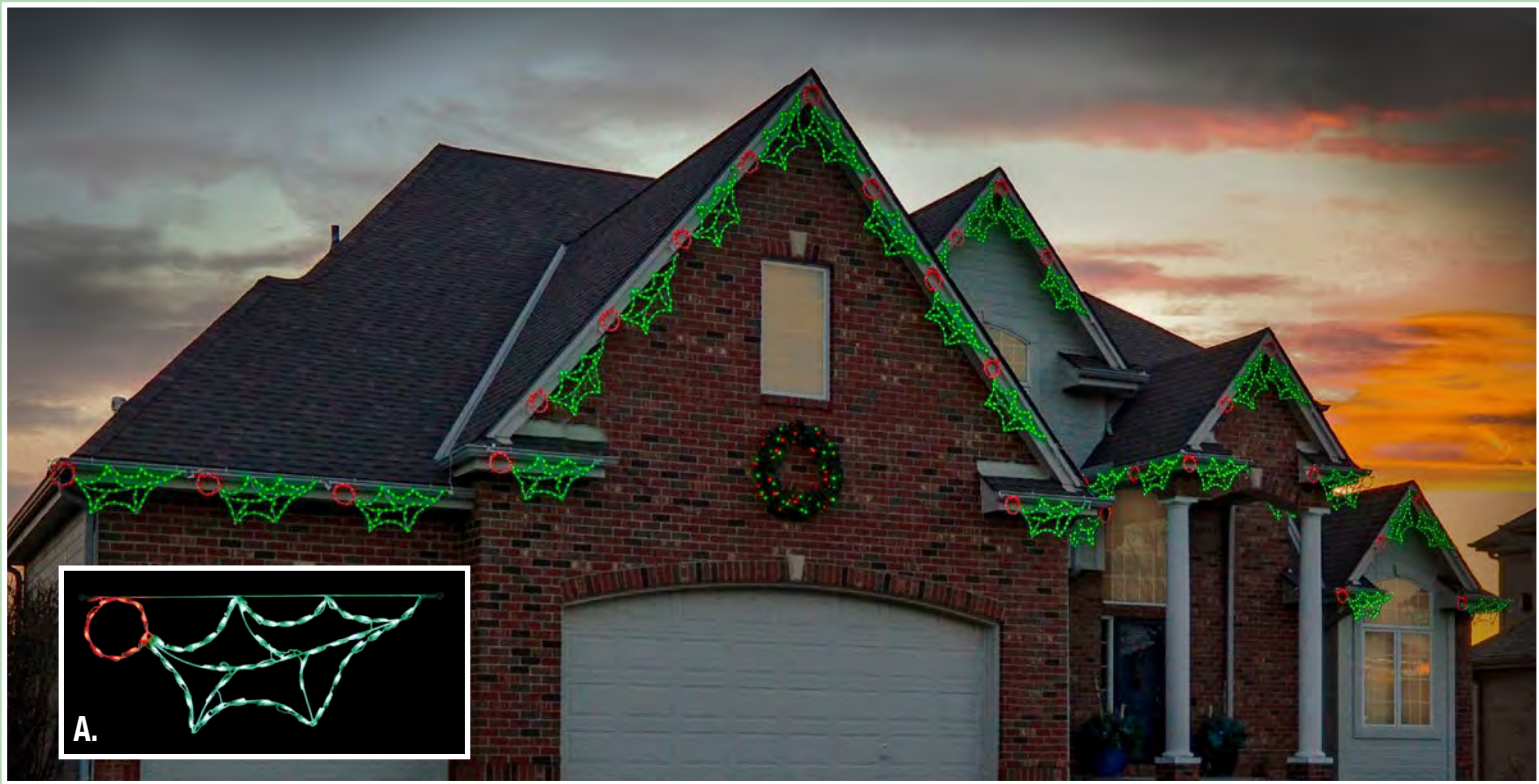

A. LED HOLLY W/ BERRY LINKABLE
HB44 - 44" Across, 60 Bulbs
Red & Green