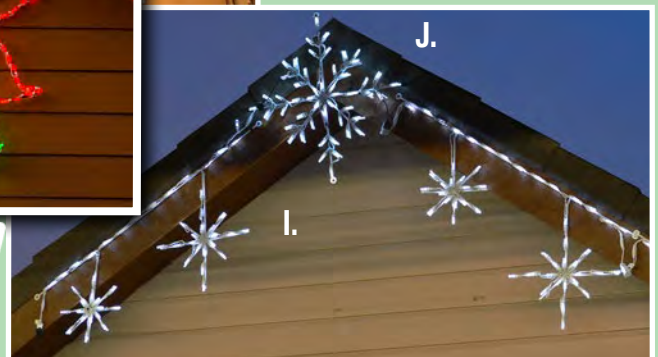

J. LED SNOWFLAKE DISPLAY
SF18WH - PG.19

I. LED SNOWFLAKE LINKABLE

J. LED SNOWFLAKE DISPLAY