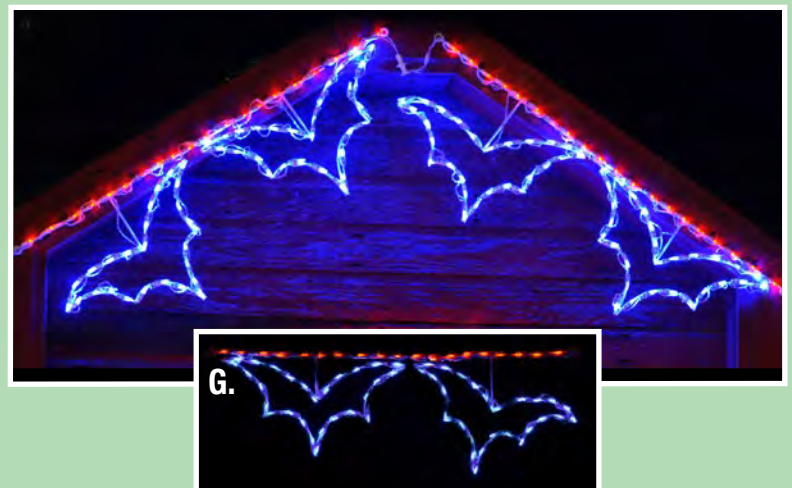

# Linkables

Linkables are a unique and fast way to decorate your home or business. The lights are securely clipped to a steel or aluminum frame. The frame attaches to your gutters or eaves easily with clips or hooks and connect end to end. They come in 44" sections, most have pivots for easy installation.

**\* How to use.**

Use "BAN54 - LED Bow /w garland swag bow end" to finish LED bow /w garland swag linkable at end of linkable string.

**E. LED RAIN LIGHT LINKABLES W/ DRIPPING MOTION**

RAIN44W - 44" Across, 6 C7'S & 6 Rain Light tubes, White

# Starburst

Starbursts are a great way to add color and effect to trees, lawns, and other areas quickly and easily. They come in a variety of colors and sizes, animated and static. Group them in landscape beds with different height support rods and create a winter scene. All sizes fully collapsible and come with a giant S hook.