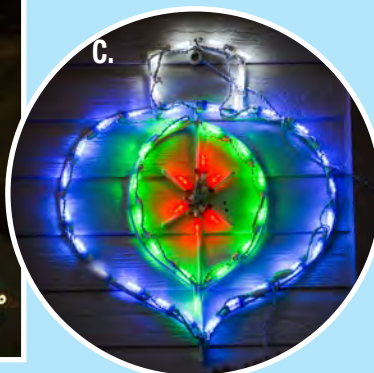

### LED TREE DECO

H. CTD72G - 72" x 40"  
280 Bulbs, Green

I. CTD72W - White

J. CTD72R - Red

Three Sided Tree Requires Three LED-CTD72G

**BRITE IDEAS**  
decorating