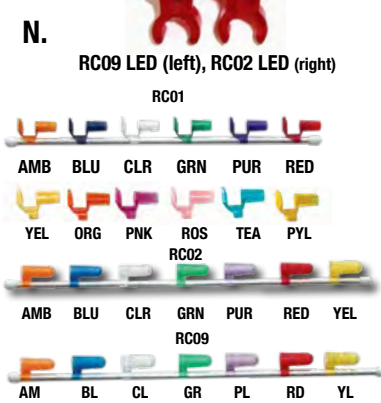

Lights & Linkables Hardware

A. SPIRAL CLIPS
SPCLIP - Multi use clips for Linkables & Light strings

B. LINKABLE GUTTER HOOK (WITH GUTTER GUARDS)
LHGG - Galvanized 14 gauge steel

C. PERMANENT LINKABLE HOOKS W/SCREWS
LHBR - Brown, LHSS - Stainless Steel
LHW - White

D. GABLE CLIPS
GC100 - Stainless Steel

E. 7" CABLE TIE
C502 - Black, C502W - White

F. C9 GUTTER CLIP
C9GC - Use w/ C9 bulbs & cords

G. ALL-IN-ONE-CLIPS
ALLCLIP - Use w/ C9 & C7 bulbs & cords

H. MULTI-PURPOSE ADHESIVE
E6000 - 10.2 Fl. oz.

I. SHINGLE TABS / PARAPET CLIPS
1. STCLIP - Shingle Clips
2. PPCLIP - Parapet Clips -

J. 8" C9 YARD STAKE
C9STK - 8", Use with C9 Cording - Black

K. C9 MAGNETIC CLIP
C9MCLIP - Use with C9 Cording

L. PUSH MOUNT
PMNT25 - 1/4", Black

M. BLACK-OUT CAPS
BOCAPS - Black

N. REPLACEMENT CLIPS
RC01, RC02, RC09 - Call for available colors

O. C7/C9 SOCKET CAPS
C7C9SOC - Fits C7 or C9, Green