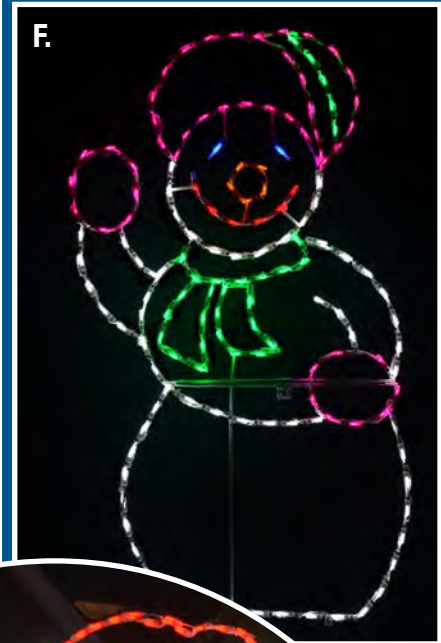

Say It With Lights!

BRITE **IDEAS**
decorating®

Shop online at: www.briteidea.com