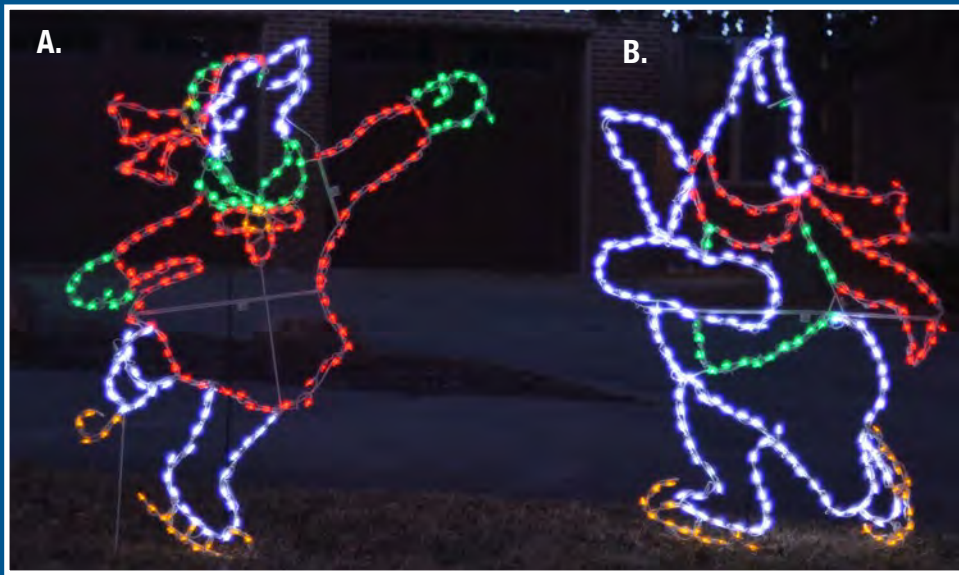

BRGB41 - 41"x 48", 264 Bulbs  
Multi

**E. LED UPBRITE DISPLAY**

UB40 - 32"x 48", 100 Bulbs, Multi

**F. LED STANDING ELF**

ELF48 - 48" X 31", 204 Bulbs  
Multi

**G. LED IGLOO**

IGLOO - 34"x 55", 243 Bulbs, Multi