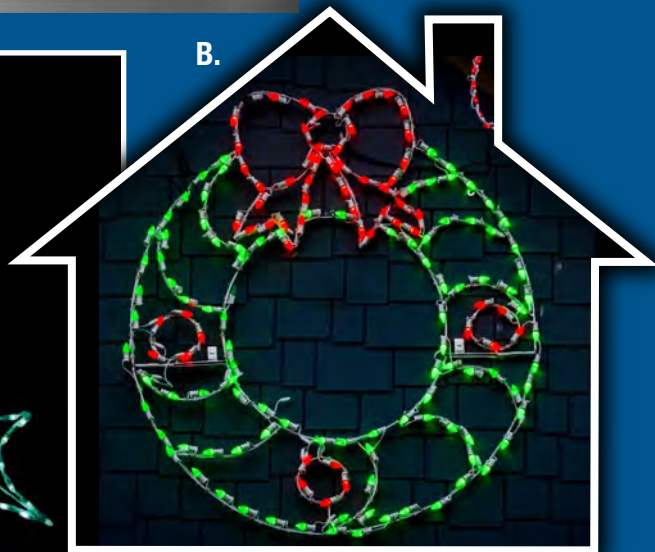

B.

Say It With Lights!