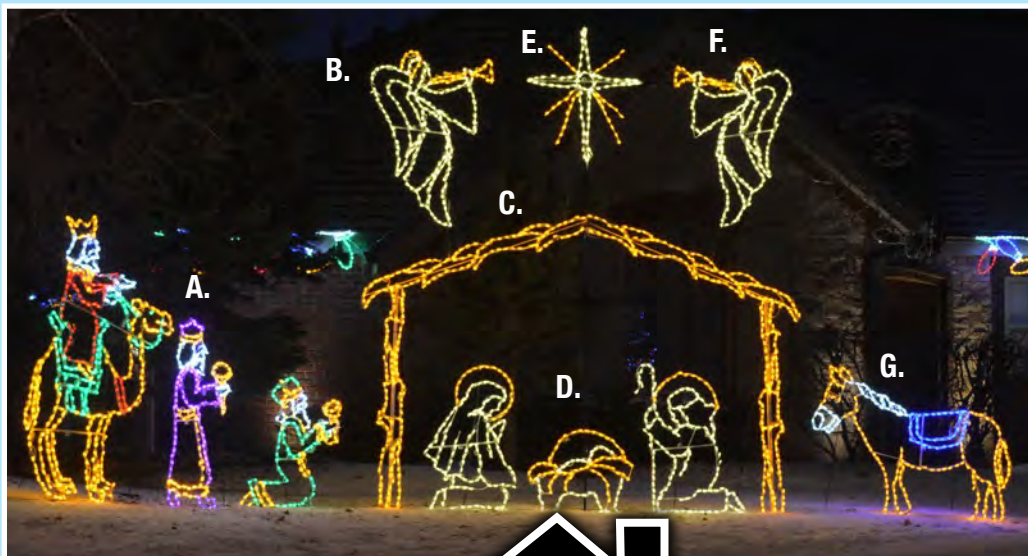

Our inspiring displays will tell your story and passion with bright lights for the holidays for years to come.

Religious Displays

A. LED WISE MEN (Set of Three)
WM3
CAMEL: 84" x 52", 400 Bulbs, Multi
WALKING: 59" x 29", 185 Bulbs, Multi
KNEELING: 41" x 37", 150 Bulbs, Multi

B. LED ANGEL RIGHT FACING
AN40WW-R - Right Facing Angel
59" x 39", 200 Bulbs, Warm White

C. LED ANGEL LEFT FACING
AN40WW-L - Left Facing Angel
59" x 39", 200 Bulbs, Warm White

D. LED BETHLEHEM STAR
BS60WW - 48" x 36", 100 Bulbs
Warm White & Gold

E. LED NATIVITY SCENE HUT
NSHUT - 98" x 141", 340 Bulbs, Gold

F. LED NATIVITY SCENE (Set of Three)
NS40WW
MARY: 49" x 30", 150 Bulbs
Warm White, Gold
BABY JESUS: 27" x 36", 50 Bulbs
Warm White, Gold
JOSEPH: 51" x 36", 150 Bulbs
Warm White, Gold
Also available w/ C7 Bulbs C7NS40WW

G. LED DONKEY
DNKY - 51" x 67", 234 Bulbs
Gold, Blue & White

H. LED DOVE
DV40WW - 34" x 44", 100 Bulbs
Warm White, Gold, & Green

I. LED STAR OF DAVID
SD132 - 32" x 29", 130 Bulbs, Blue

J. LED MENORAH
MEN200 - 39" x 33", 150 Bulbs
Blue, White, & Orange

K. LED PALM TREE LARGE
PM72 - 87" x 52", 193 Bulbs

L. LED PALM TREE
PM65 - 65" x 41", 161 Bulbs
Green & Gold

M. LED DREIDEL
DRADEL50 - 32" x 15", 50 Bulbs
Blue & White