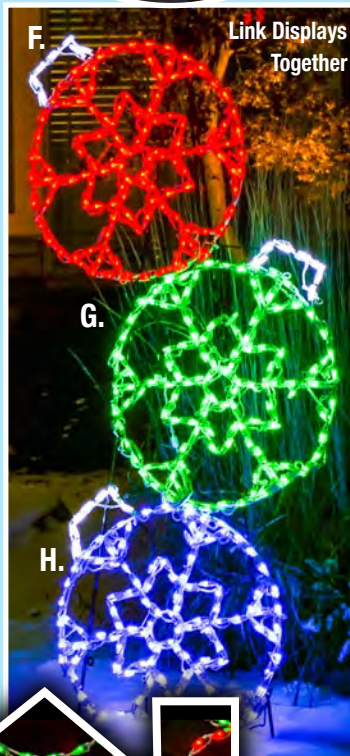

### LED TREE DECO

H. CTD72G - 72" x 40"  
280 Bulbs, Green

I. CTD72W - White

J. CTD72R - Red

Three Sided Tree Requires Three LED-CTD72G

**BRITE IDEAS**  
decorating